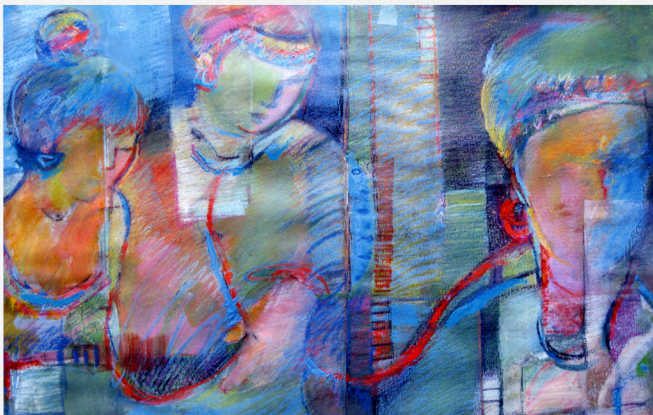

August 30, 2012

Sylvia Megerdichian  
10171 Bristol Drive  
Alta Loma, CA 91737

Dear Ms. Megerdichian:

Thank you for the generous donation of your painting, "Connections" to the Chaffey Community Art Association Museum of Art. The trustees of the Museum agree that the quality of the work, your reputation, the subject matter, and your relationship to CCAA qualify the work to become part of the Museum's permanent collection. At a meeting of the Board of Directors on August 2, 2012, a motion was made and passed unanimously to accept the recommendation of the Trustees for "Connections" to become part of the permanent collection.

A photograph of "Connections" will be taken and forwarded to you in the near future.

Again, thank you for choosing CCAA to house and care for this fine work of art.

Sincerely,  
(for the Board)

Brook Brunzell